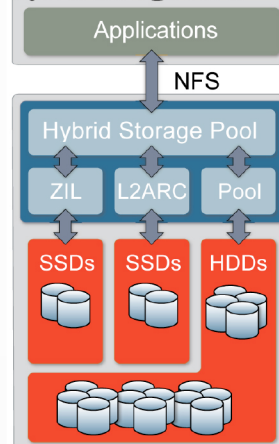

مشخصات فیزیکی دستگاه (Stormax E3 combo LFF Control Enclosure)

Standard Storage CPU	• 1 x E3-1220 V5
Dimension (D x W x H)	• 550 x 438.5 x 43.2 (mm), 21.6" x 17.2" x 1.7"
Drive Bay	• Exposed : 1 x Slim ODD, 4 x 3.5" hot-swap Internal : 2 x 2.5" (Used For OS)
Standard Storage Cache	• 16GB (upgradeble up to 128GB)
Indicators	• 1 x Power Status , 2 x LAN Activity, 1 x HDD Activity, 1 x System Status
Front Control	• 1 x Power On/Off, 1 x System Reset, 1 x UID, 2 x USB 3.0 or USB 2.0
Cooling Fans	• Middle : 3 x 40mm (up to 4), (Up to T=56mm) PWM
FC I/O :	• 2 x 8GB FC Host Adaptor(Optional)
iScsi I/O	• 2 x 1Gb iScsi Ports
10GB iScsi Ready	• 2 x 10Gb iScsi Ports(Optional)
OS Media	• 1 x 120GB SSD Drive
HDD Backplane	• 12Gb/s mini-SAS HD or 12Gb/s SAS/SATA
Net Weight	• 7.5 kg (Chassis only)
Gross Weight	• 10.0 kg
Cubic Feet	• 2.82
Container Info.*	• 20': 360, 40': 744

*Single Packing

مدل ها و تجهیزات قابل سفارش

SM1UOS11-4LF16G	Stormax E3 Combo LFF Control Enclosure 1U 4-Bay
SM1UOS11-4L16GX	Stormax E3 Combo XP LFF Control Enclosure 1U 4-Bay
1U16GUP	Stormax 1U 16GB Cache Memory Upgrade Kit
2U10GUP	Stormax 1U 10GB iScsi Upgrade kit

ZFS Benefits – Self Healing

Hybrid Storage Pools

Virtual storage pools