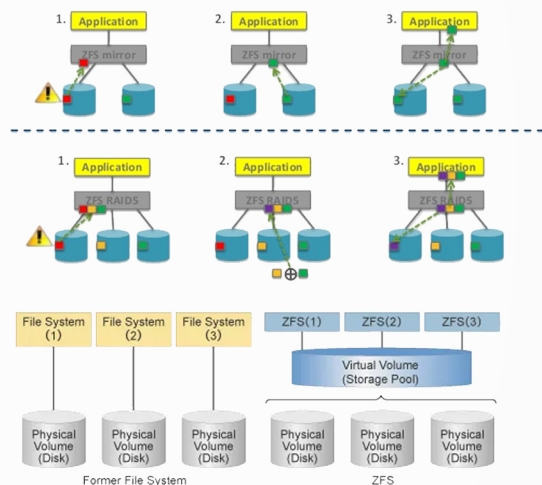

ZFS Benefits – Self Healing